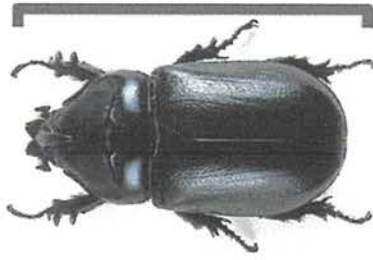

LOOK-ALIKES

Coconut Rhinoceros Beetle (CRB)

Invasive species

horn

~2-2.5
inches

Crawls on its side.
Larger head capsule.
Curls into C-shape.

Oriental Flower Beetle (OFB)

Nuisance

Crawls flat on its back.
Raster line on rear end.
Tucks head into midsection.

~0.75
inch

There are a few look-alike species that are similar to the coconut rhinoceros beetle. This graphic shows some of the key differences in characteristics of the Oriental Flower Beetle (OFB). OFB is a common wide-spread pest that feed on overripe fruit, flower nectar, pollen as well as sap from a variety of plants but their feeding doesn't appear to harm fruiting or flowering productivity.