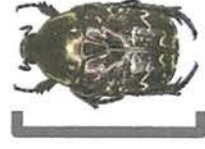

LOOK-ALIKES

Coconut Rhinoceros Beetle (CRB)

Invasive species

horn

~2-2.5
inches

Crawls on its side.
Larger head capsule.
Curls into C-shape.

Oriental Flower Beetle (OFB)

Nuisance

Crawls flat on its back.
Raster line on rear end.
Tucks head into midsection.

~0.75
inch

There are a few look-alike species that are similar to the coconut rhinoceros beetle. This graphic shows some of the key differences in characteristics of the Oriental Flower Beetle (OFB). OFB is a common wide-spread pest that feed on overripe fruit, flower nectar, pollen as well as sap from a variety of plants but their feeding doesn't appear to harm fruiting or flowering productivity.